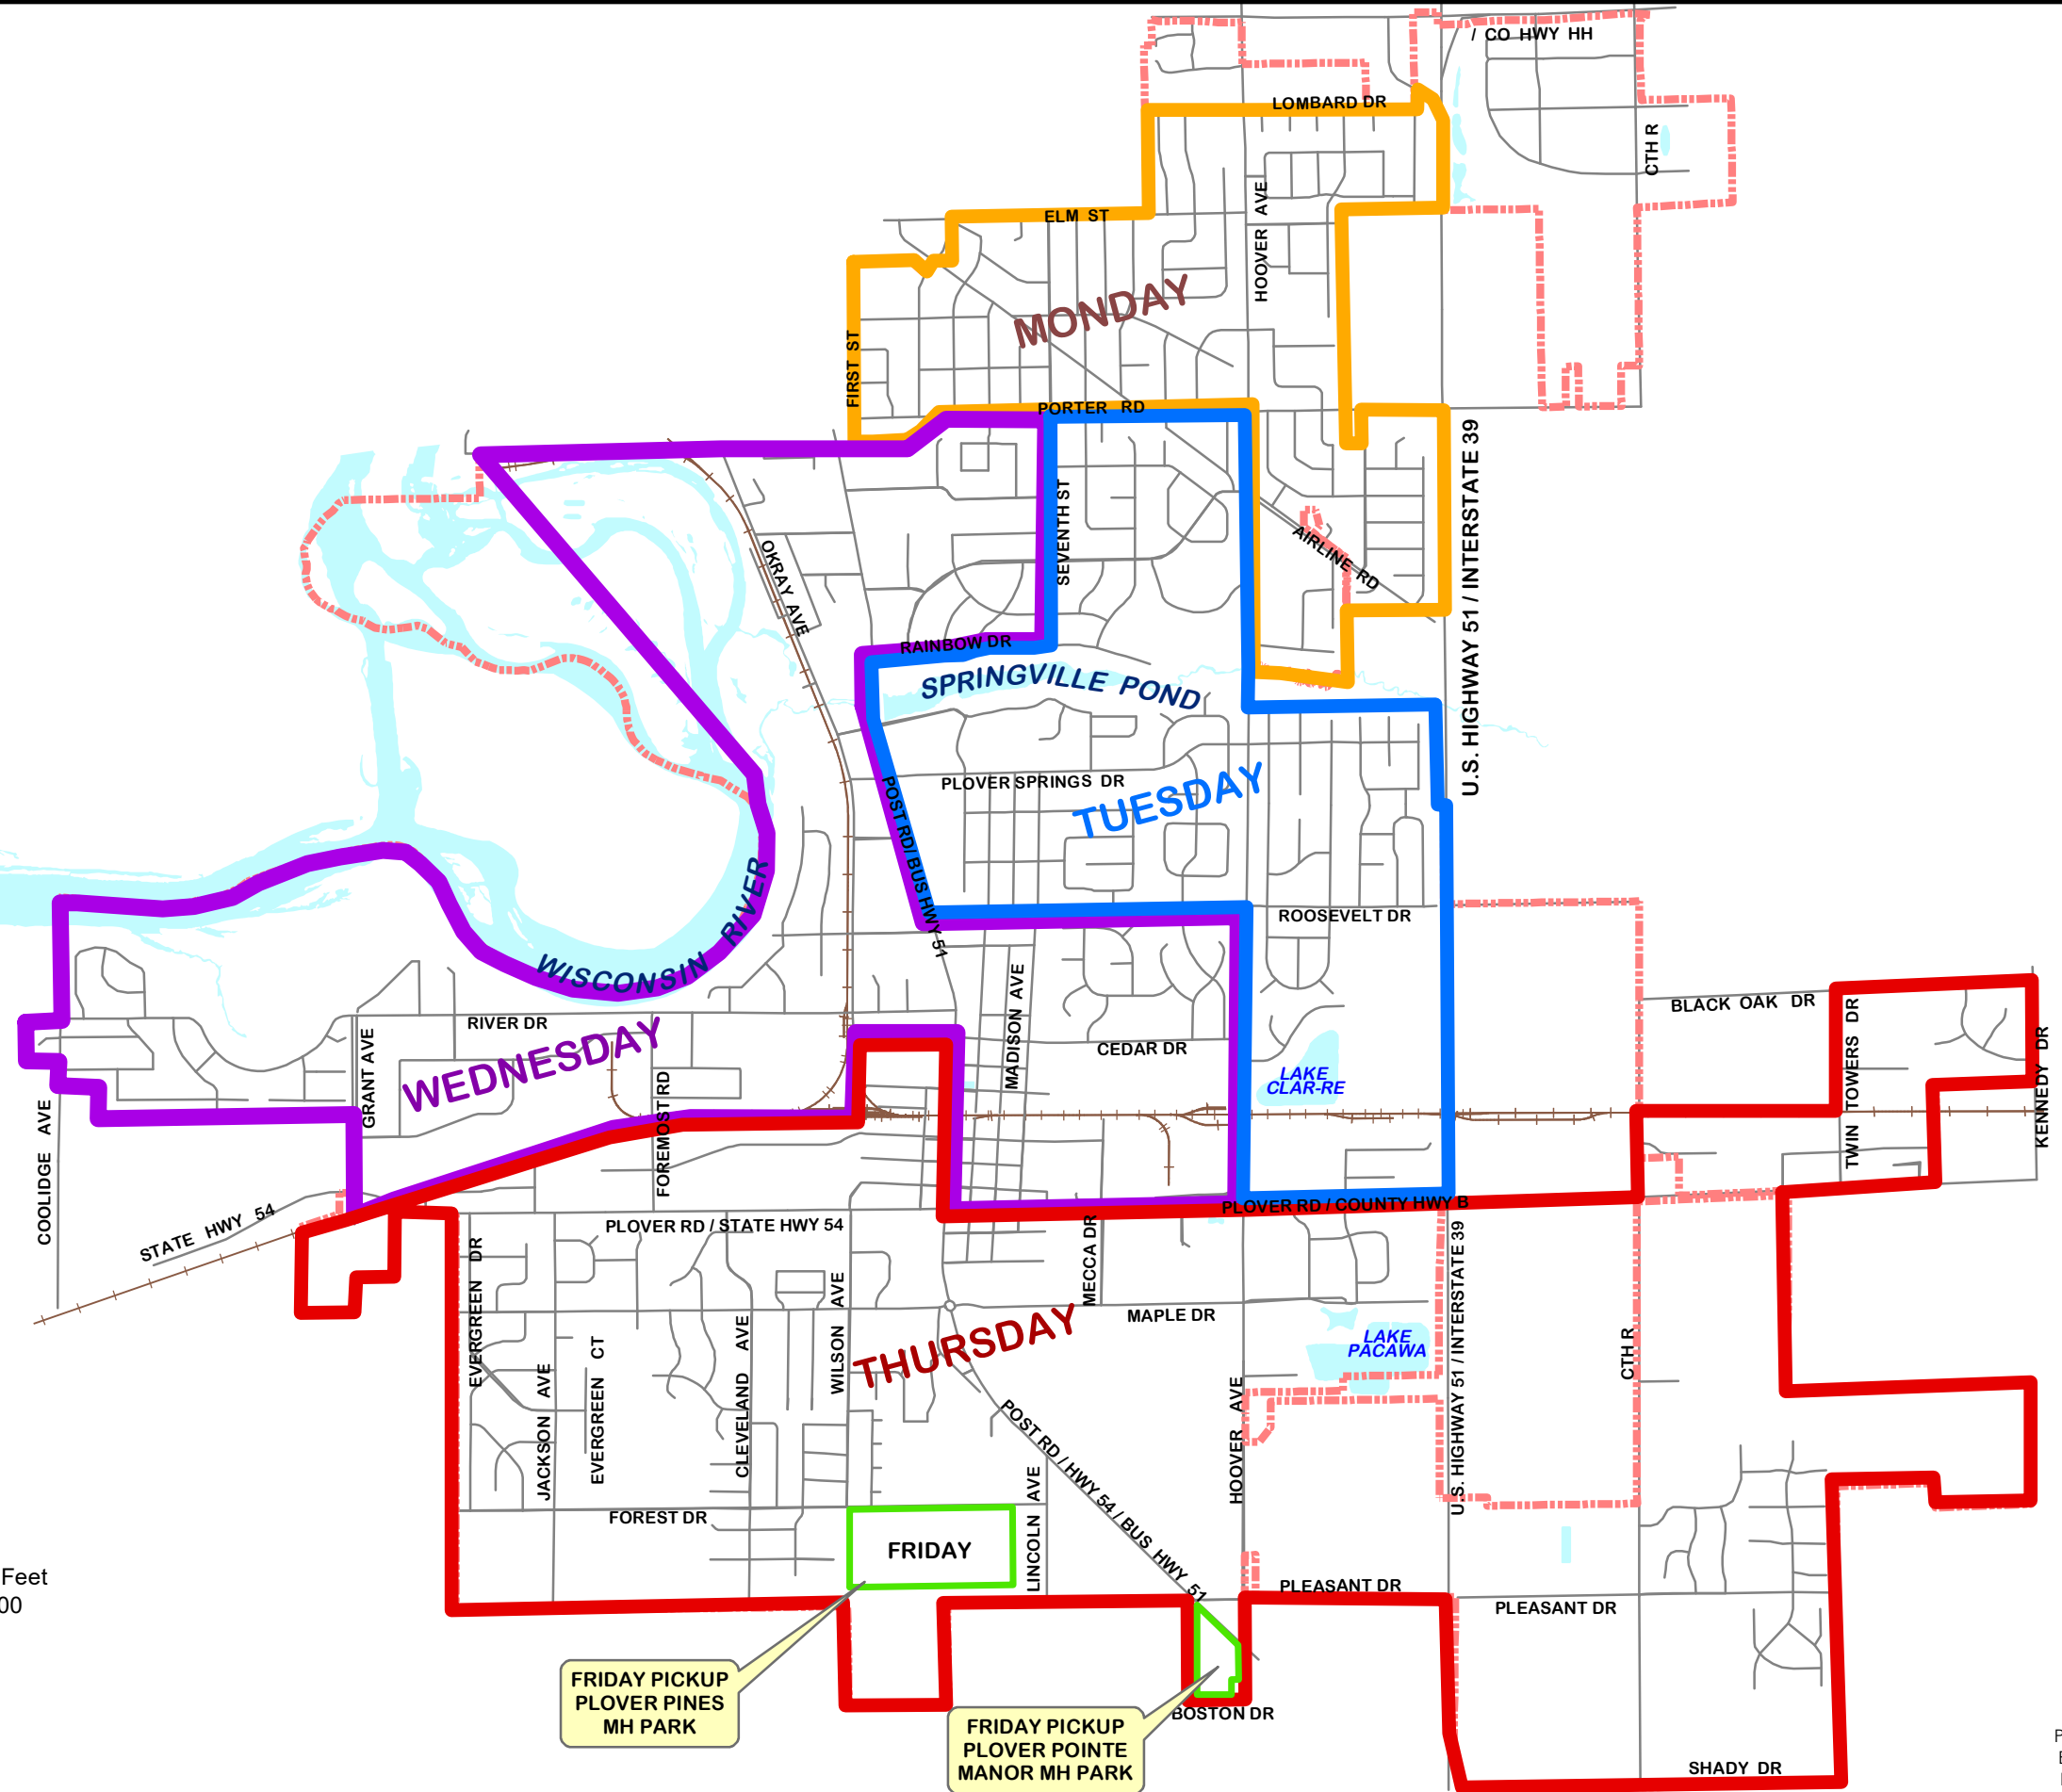

VILLAGE OF PLOVER - REFUSE/RECYCLING PICKUP SCHEDULE MAP

LEGEND

- = MONDAY
- = TUESDAY
- = WEDNESDAY
- = THURSDAY
- = FRIDAY

FRIDAY PICKUP
PLOVER PINES
MH PARK

FRIDAY PICKUP
PLOVER POINTE
MANOR MH PARK

FOR INFORMATION OR QUESTIONS
REGARDING THIS SCHEDULE,
PLEASE CONTACT ADVANCED
DISPOSAL-WISCONSIN RAPIDS
1-800-262-3101

PRODUCED BY, VILLAGE OF PLOVER
BRENDA BEMOWSKI, GIS MANAGER
PRODUCTION DATE: JANUARY 2022